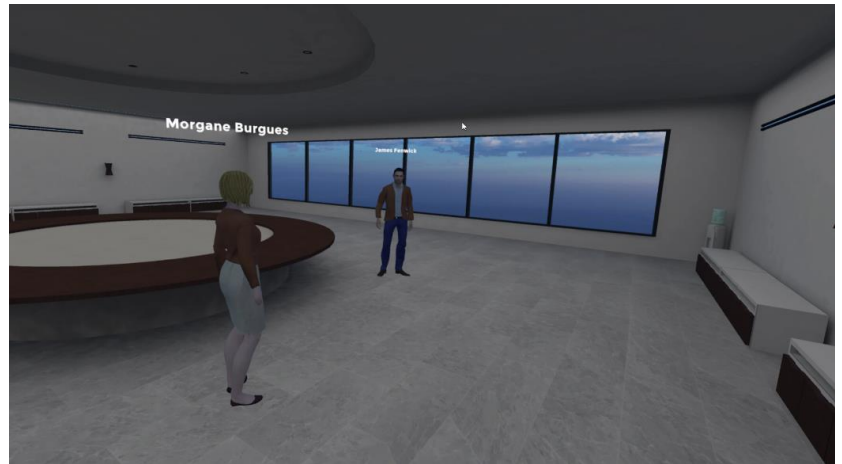

SEE ALSO

<https://h2020-infinity.eu/>

THE PROJECT

INFINITY aims to transform the traditional approach to criminal investigation and analysis using immersive and collaborative environments. The INFINITY concept is based on four core research and technical innovations that together will provide a revolutionary framework for converting data into actionable intelligence.

Infinity's ***Immersive Investigative and Collaborative Environment (I3CE)*** provides law enforcement with methods and tools to prevent, detect, analyse, and combat criminal activity more quickly and successfully by improving shared situational awareness and decision making. Ultimately, these capabilities will drive a paradigm shift in the ability of EU member states to **combat cybercrime and terrorism** while implementing governance processes to maintain **full compliance with fundamental rights and protect privacy and personal data**.

STATUS

As experts in collaborative work environments in virtual reality, Manzalab will lead the work of Work Package 4 aimed at providing the virtual environment and the tools allowing remote people to meet, interact and communicate by sharing information (text files, 2D and 360° images, 2D and 360° videos, 3D models). These developments are complemented by web-based tools allowing to manage access and user rights.